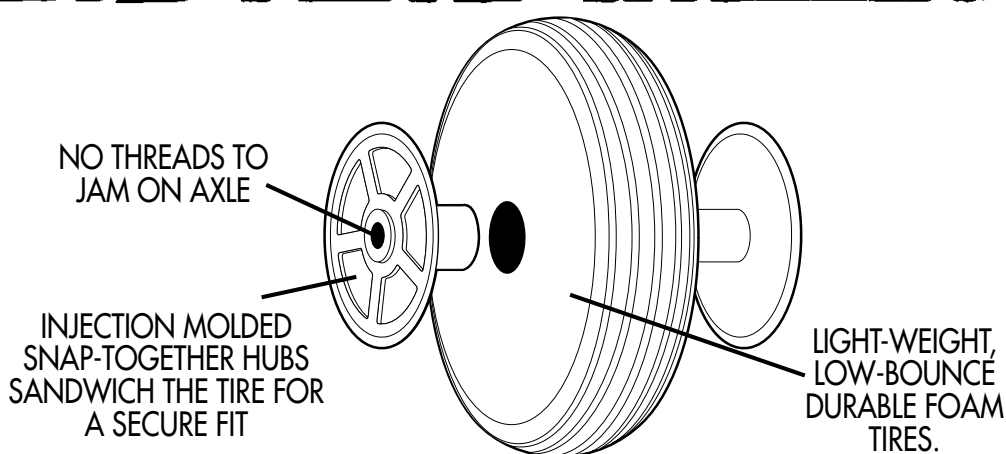

LITE FLITE WHEELS

LECTRA LITE WHEELS

Perfect for electrics and smaller models where weight is crucial.

These are thinner (1/2") than our Lite Flite series.

Hubs may be drilled out to fit 3/16" axles maximum.